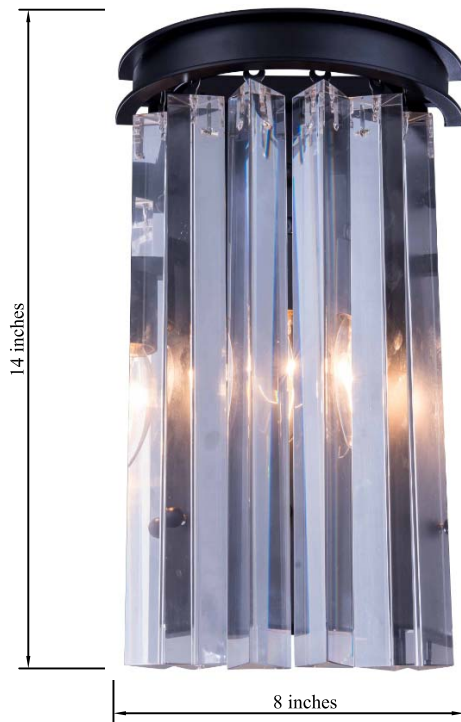

## SYDNEY COLLECTION

Sydney 2-Light Matte Black Wall Sconce Clear Crystal

Matte Black  
Item No: 1208W8MB

Polished Nickel  
Item No: 1208W8PN

Stain Gold  
Item No: 1208W8SG

### Dimensions

Back plate size(in)	L12.5"*W6.3"*H0.8"
Chain/Rod Length	N/A
Width	8"
Extension	4.7"
Height	14"
Maximum Height	N/A

### Specifications

Finish	3 Finishes
Material	Iron / Crystal
Crystal/Glass Color	Clear
Type	Wall Sconce
Hanging Device	N/A
Voltage	110-125V
Dimmable	YES
Warranty	1 Year Limited
Shipment Type	Small Parcel